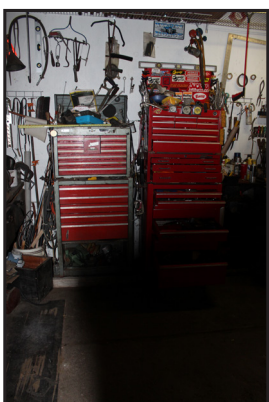

TOOLS

Weaver Commercial twin piston air compressor, Waterloo tool chest, MAC 17 drawer tool chest, Craftsman welder, two wheel grinder, cut off saw, tool stands, rechargeable tools, vises, car lift, lg assortment of older hand tools, many air tools of all types, snow mobile tools, pipe wrench, small tool boxes, many sets of Snap On and Craftsman tools. sockets, wrenches, etc, Instant Power pack, Craftsman upright drill press, Carolina hydrol. press, bolt cutters, grease guns, Craftsman table saw, Lamson fastner boxes full, parts bins, emergency items, lock outs, tow hooks, oils grease, fluids, ladders, binders, chains, C & H power washer, welding supplies, fans, belt and measuring tools, shop vac., Ready heater pro 115, engine stand, floor & rr jacks, boating supplies, Craftsman 8 hp schredder, cutting torch on stand, creepers, parts cleaner, variety of gauges and micro tools, Chilton books, etc. office desk, chairs, filing cabinet, safe, many more items!

Seeburg Coin Operated Jukebox
Little Casino Elec. Poker & Black Jack Game
McCaskey systems hand crank cash register

AUCTIONEER'S COMMENTS: *The Browns have been at this location for 70 plus years. This is a partial list due to them keeping items from every generation that worked here. Many unique items and quality tools!*